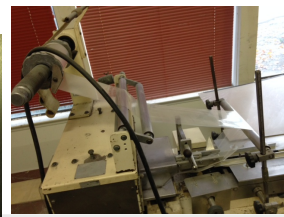

Doboy

Flow Wrapper

Model: Scotty

Excellent working condition, includes additional Former and chain,
Food grad sanitary Last used in bakery for packaging cookies